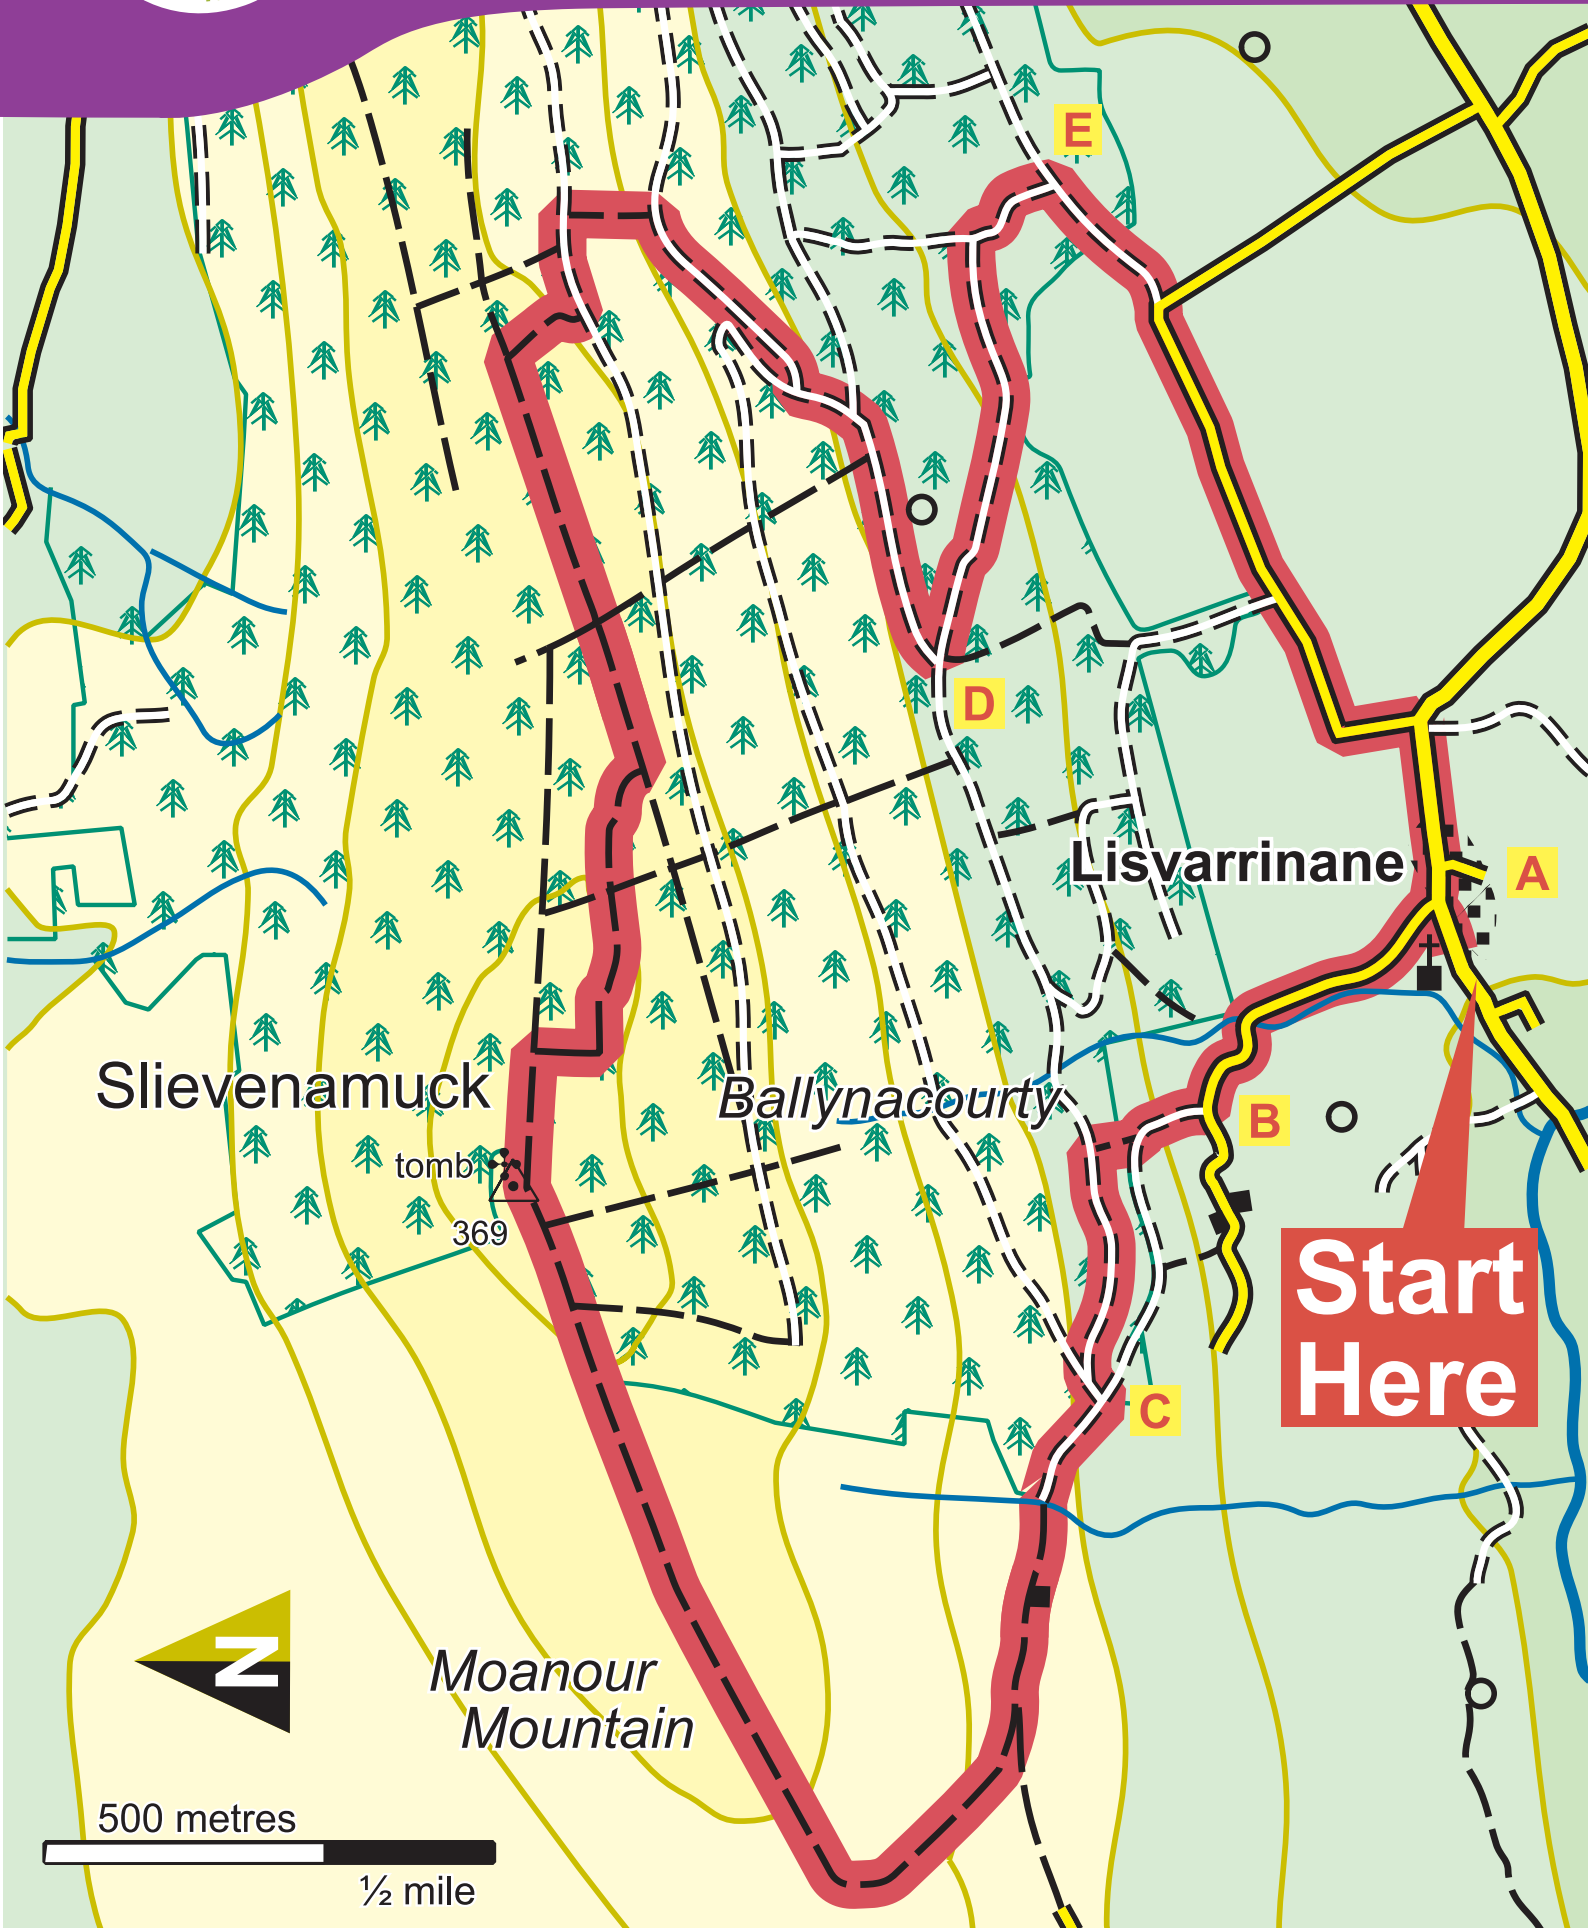

Trailhead 38

Loop 38c

Dolmen Loop

Slievenamuck

tomb
369

Ballynacourty

Lisvarrinane

Start Here

Moanour Mountain

500 metres

1/2 mile